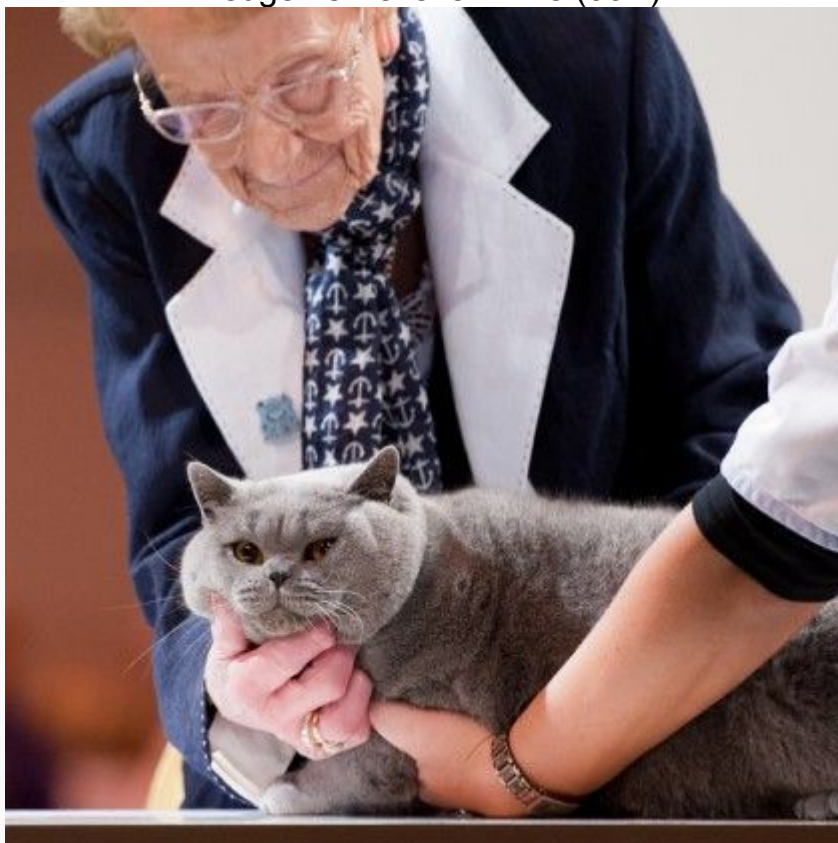

Best of Variety Semi-Longhair Neuter
Bleugems Believe-in-me (66w)

BOV British Adult
Best of Variety British Adult
Ch Petticote Assasin (16)