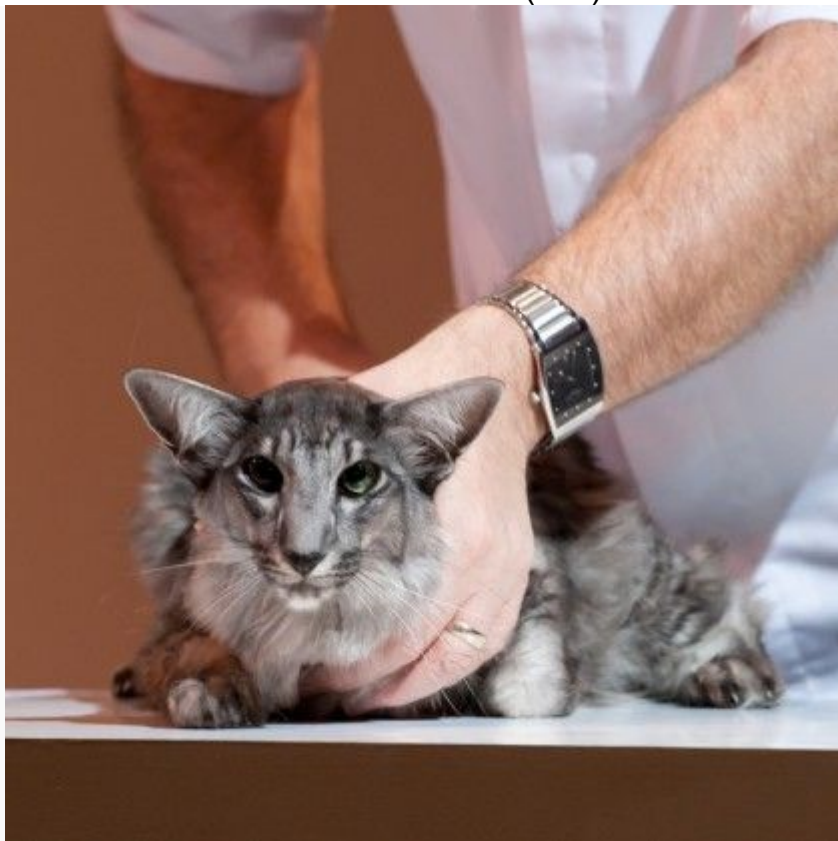

BOV Oriental Neuter